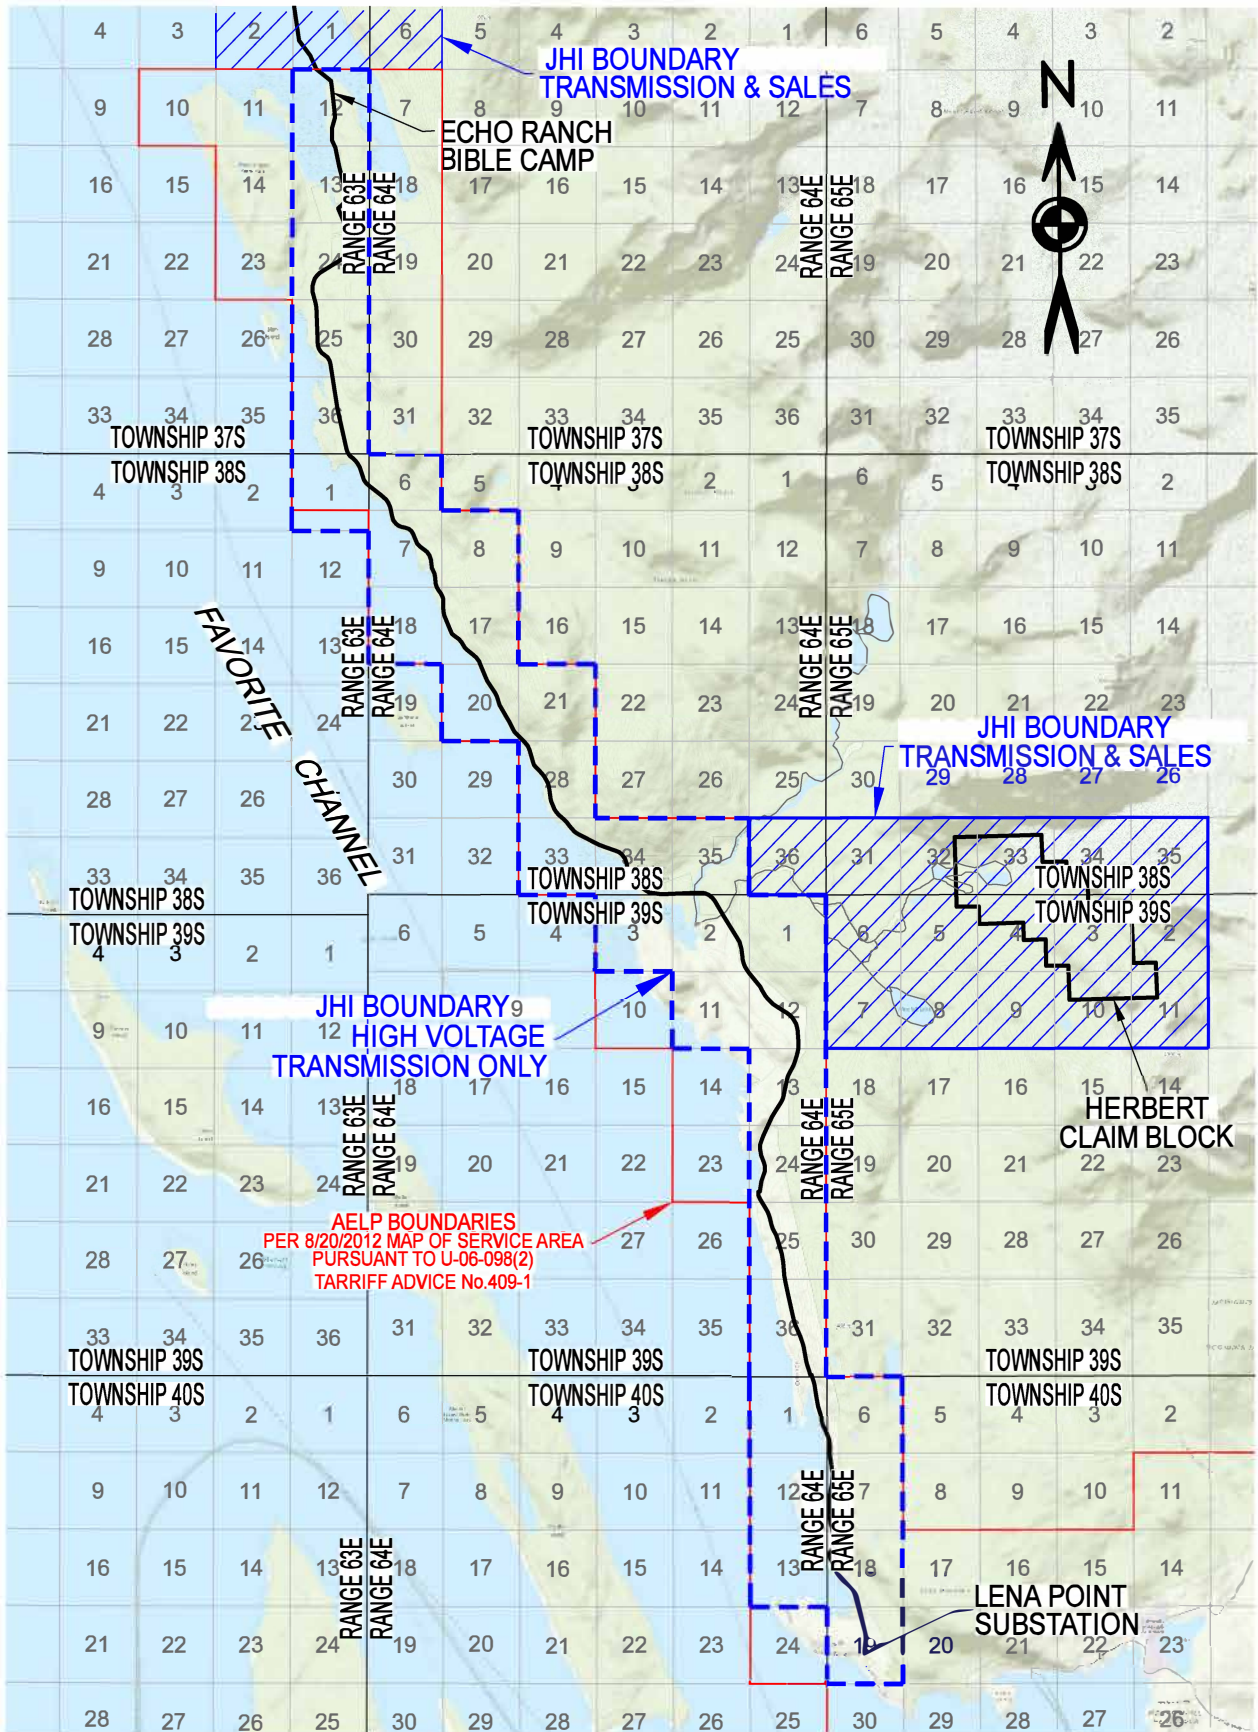

# JUNEAU HYDROPOWER INC. SERVICE AREA OVERVIEW MAP

# JUNEAU HYDROPOWER INC. SERVICE AREA KENSINGTON/BERNERS BAY

**JUNEAU HYDROPOWER INC. SERVICE AREA  
HIGH POWER TRANSMISSION &  
HERBERT CLAIM BLOCK**

# JUNEAU HYDROPOWER INC. SERVICE AREA SWEETHEAR LAKE FERC