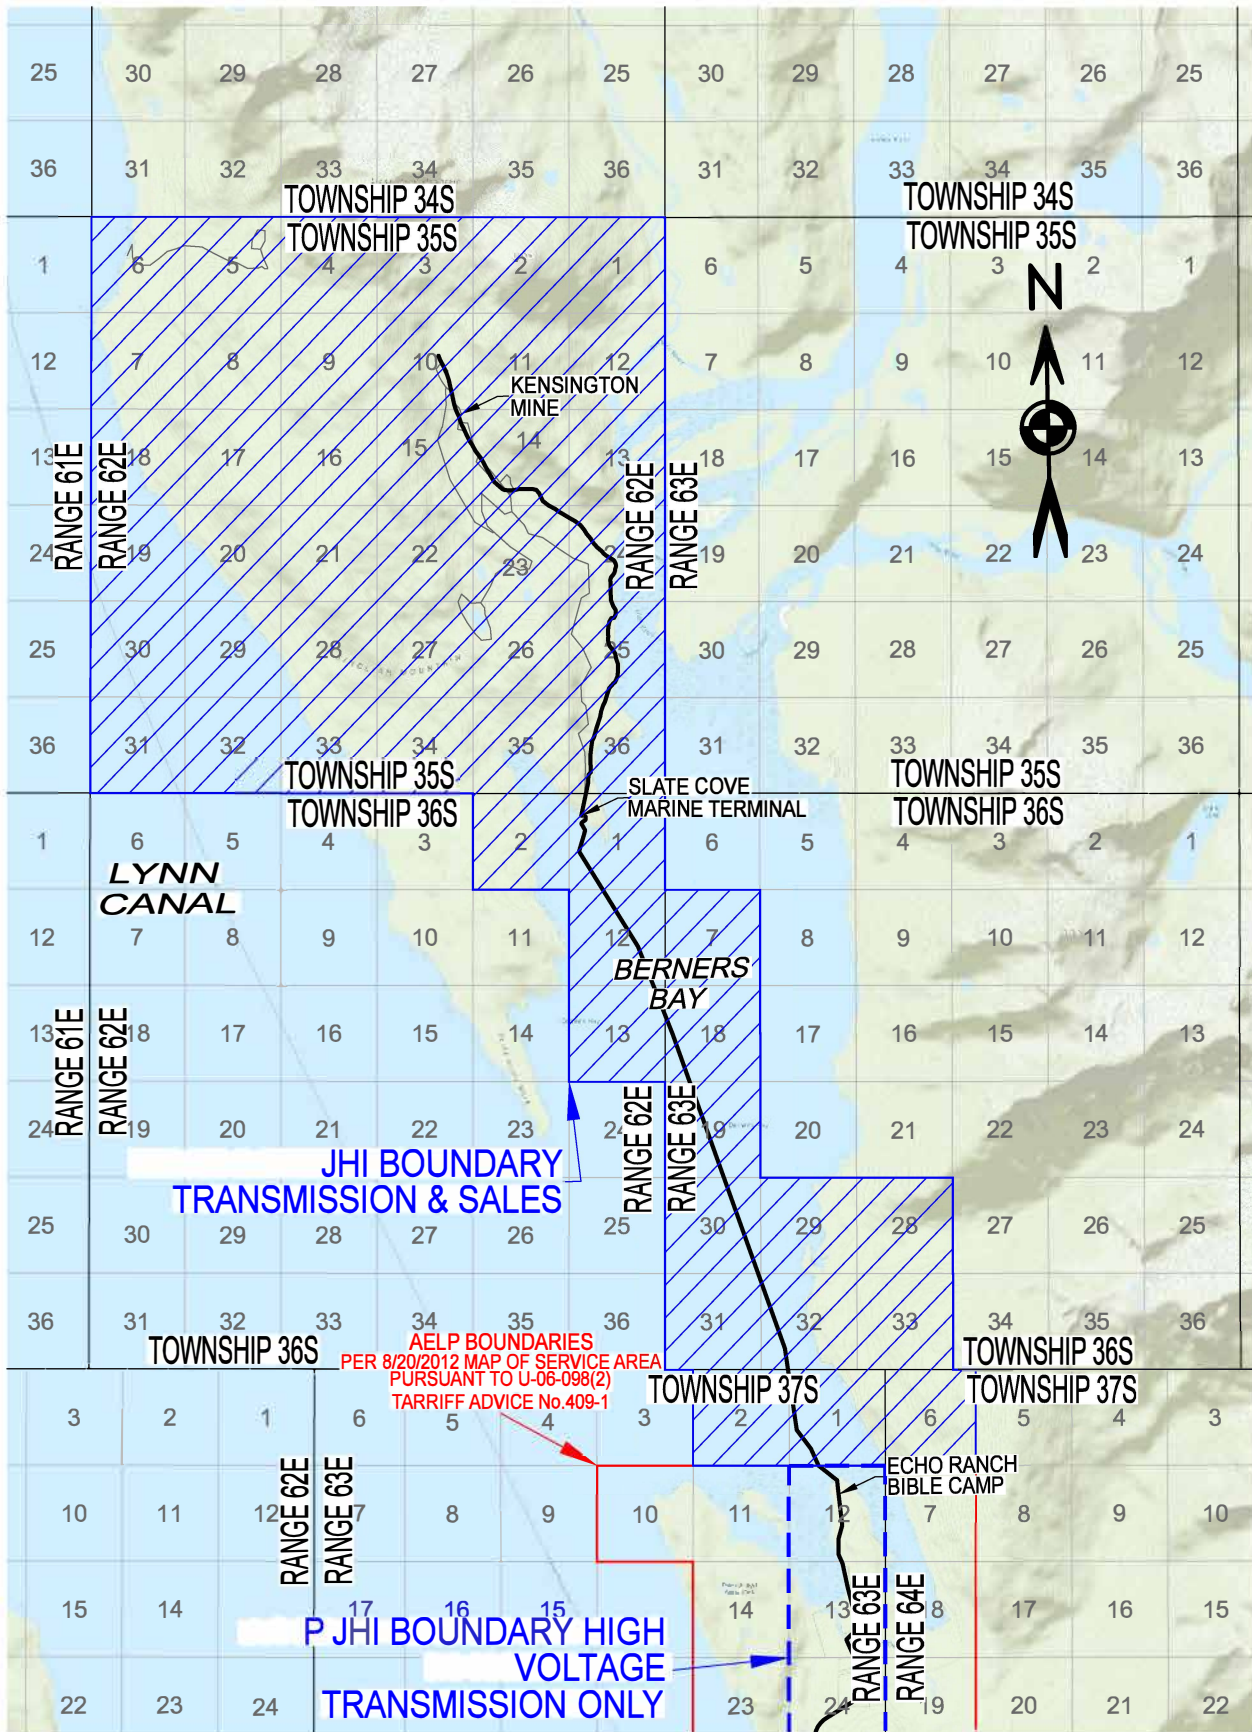

# JUNEAU HYDROPOWER INC. SERVICE AREA OVERVIEW MAP

# JUNEAU HYDROPOWER INC. SERVICE AREA KENSINGTON/BERNERS BAY

**JUNEAU HYDROPOWER INC. SERVICE AREA  
HIGH POWER TRANSMISSION &  
HERBERT CLAIM BLOCK**

# JUNEAU HYDROPOWER INC. SERVICE AREA SWEETHEAR LAKE FERC